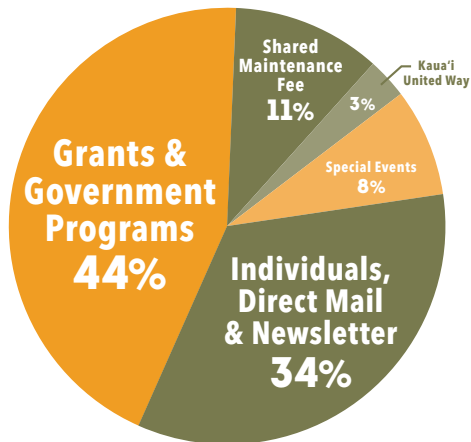

FUNDING

Hawaii Foodbank Kaua'i's food bank model enables **95%** of all expenses to be used to support hungry keiki, kūpuna, families and individuals in need of food assistance.

FOOD PARTNER Agencies on Kaua'i

- American Legion Post 54
- Boys and Girls Club of Hawaii
  - Kapa'a Clubhouse
  - Lihue Clubhouse
  - West Kauai Clubhouse
- Calvary Chapel Lihue
- Catholic Charities Hawai'i
- Child and Family Service
  - Hale Ho'omalulu Family Center
  - Hale Nana's House
- Church of the Pacific
- Crossroads Christian Fellowship - Nourish Kauai
- Eleele Baptist Church
- Hale 'Ōpio, Kaua'i
- Hawai'i Health & Harm Reduction Center
- Hina Mauka
- Holy Cross Catholic Church
- Hui 'O Nā Mākuahine Ho'okahi 'O Kauai
- Kalaheo Missionary Church
- Kapa'a Missionary Church
- Kaua'i Bible Church
- Kaua'i Economic Opportunity
- Kauai Lighthouse Outreach Center
- Kauai North Shore Food Pantry
- Kawaikini New Century Public Charter School
- King's Chapel Kauai
- Lihue Court Townhomes
- Lihue Missionary Church
- Malama Kaua'i
- Mental Health Kokua
- Mobile Munchies
- Ohana Christian Fellowship
- St. Michael and All Angels Episcopal Church
- St. Raphael Church
- St. William Catholic Church
- The Salvation Army - Hawaiian & Pacific Islands
  - Hanapepe Corps
  - Lihue Corps
- U.S.VETS
- U-Turn for Christ
- Westside Christian Center Assembly of God
- Women in Need (WIN)
- YWCA of Kaua'i