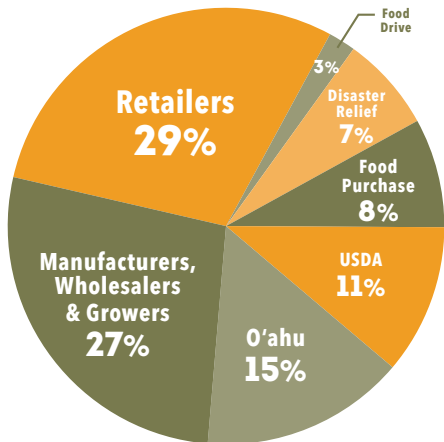

FOOD SOURCES

Hawaii Foodbank Kaua'i distributed more than **1.6 million pounds of food**, including more than **250,000 pounds of fresh produce**, in 2020.