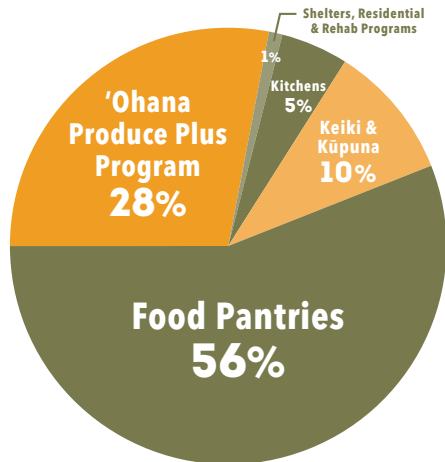

FACT BOOK 2020 - 2021

Kaua'i United Way: #76130
Combined Federal Campaign: #38446

OUR MISSION

The people of Hawaii are one 'ohana. Hawaii Foodbank provides food so that no one in our family goes hungry. We work to gather food and support from our communities. We then distribute food through charitable agencies to those in need. Our mission is from the heart, and we will fulfill our mission with integrity, humanity and aloha.

FLOW OF FOOD

ABOUT US

- Hawaii Foodbank Kaua'i distributes more than 135,000 pounds of food on Kaua'i each month.
- Hawaii Foodbank Kaua'i is a proud member of Feeding America, Kaua'i United Way, Kaua'i Chamber of Commerce, Kaua'i Filipino Chamber of Commerce and Hawai'i Lodging & Tourism Association Kaua'i Chapter.
- For 10 consecutive years, Hawaii Foodbank has received Charity Navigator's four star rating for demonstrating strong financial health, accountability and transparency.
- Hawaii Foodbank Kaua'i's warehouse is AIB inspected and certified for food safety.

WAREHOUSE LOCATION

4241 Hanahao Pl. Ste. 101
Lihu'e, HI 96766
Phone: 808-482-2224
Fax: 808-482-2225

[HAWAIIFOODBANK.ORG/KAUI](https://www.hawaiifoodbank.org/kaui)

FOOD SOURCES

Hawaii Foodbank Kaua'i distributed more than **1.6 million pounds of food**, including more than **250,000 pounds of fresh produce**, in 2020.

DISTRIBUTION

Since the onset of the COVID-19 pandemic, hunger on Kaua'i has grown by 75 percent. Hawaii Foodbank Kaua'i helps provide food to **1 in 5 people** on Kaua'i, including nearly **1 in 3 keiki**.